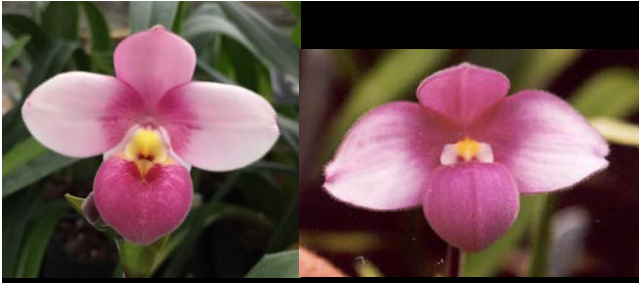

WSO 4944 Pink Panther 'TOP AM/AOS x fischeri 'Big Fishing Creek' – Backcross to produce gorgeous dark pink or two-tone miniatures Do not miss these. Strong-growing seedlings. 10 flasks available, 8-9 seedlings per flask. $35 each