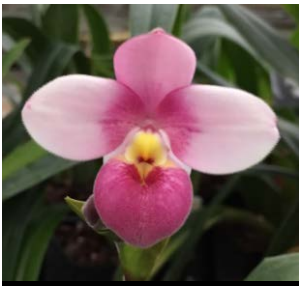

WSO 4948 Pink Panther ('TOP AM/AOS x self) – Wonderful miniature primary hybrid blooms on small plants. The parent is beautiful! Easy! Fast-growing. 5 flasks available, 8-9 seedlings per flask. $35 each