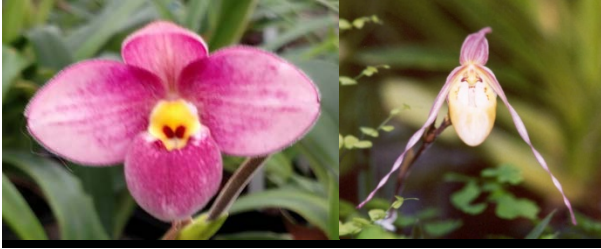

WSO 5000 Spot On 'Weitas Creek' x

klotzscheanum 'Weitas Creek' – We chose this miniature cross to be our 5,000th cross! Should be smaller than Spot On with charming colorful flowers ranging from plum through rose-pink. May have a few with yellow pouches. Don't miss these!! Easy! Fast-growing. 10 flasks available, 8-9 seedlings per flask. $35 each