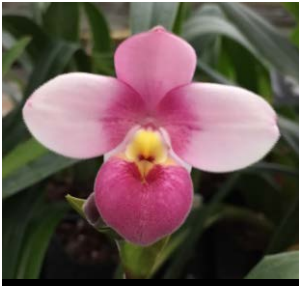

WSO 4948 Pink Panther ('TOP AM/AOS x self) – Wonderful miniature primary hybrid blooms on small plants. The parent is beautiful! Easy! Fast-growing. 5 flasks available, 8-9 seedlings per flask. $35 each