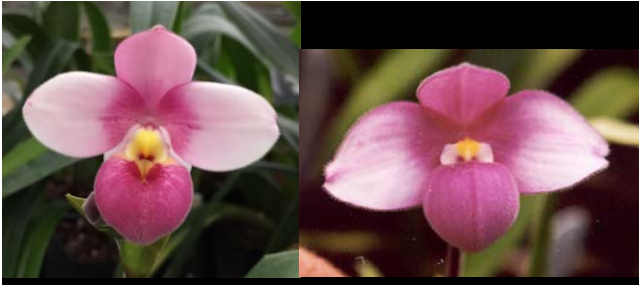

WSO 4944 Pink Panther 'TOP AM/AOS x fischeri 'Big Fishing Creek' – Backcross to produce gorgeous dark pink or two-tone miniatures Do not miss these. Strong-growing seedlings. 10 flasks available, 8-9 seedlings per flask. $35 each